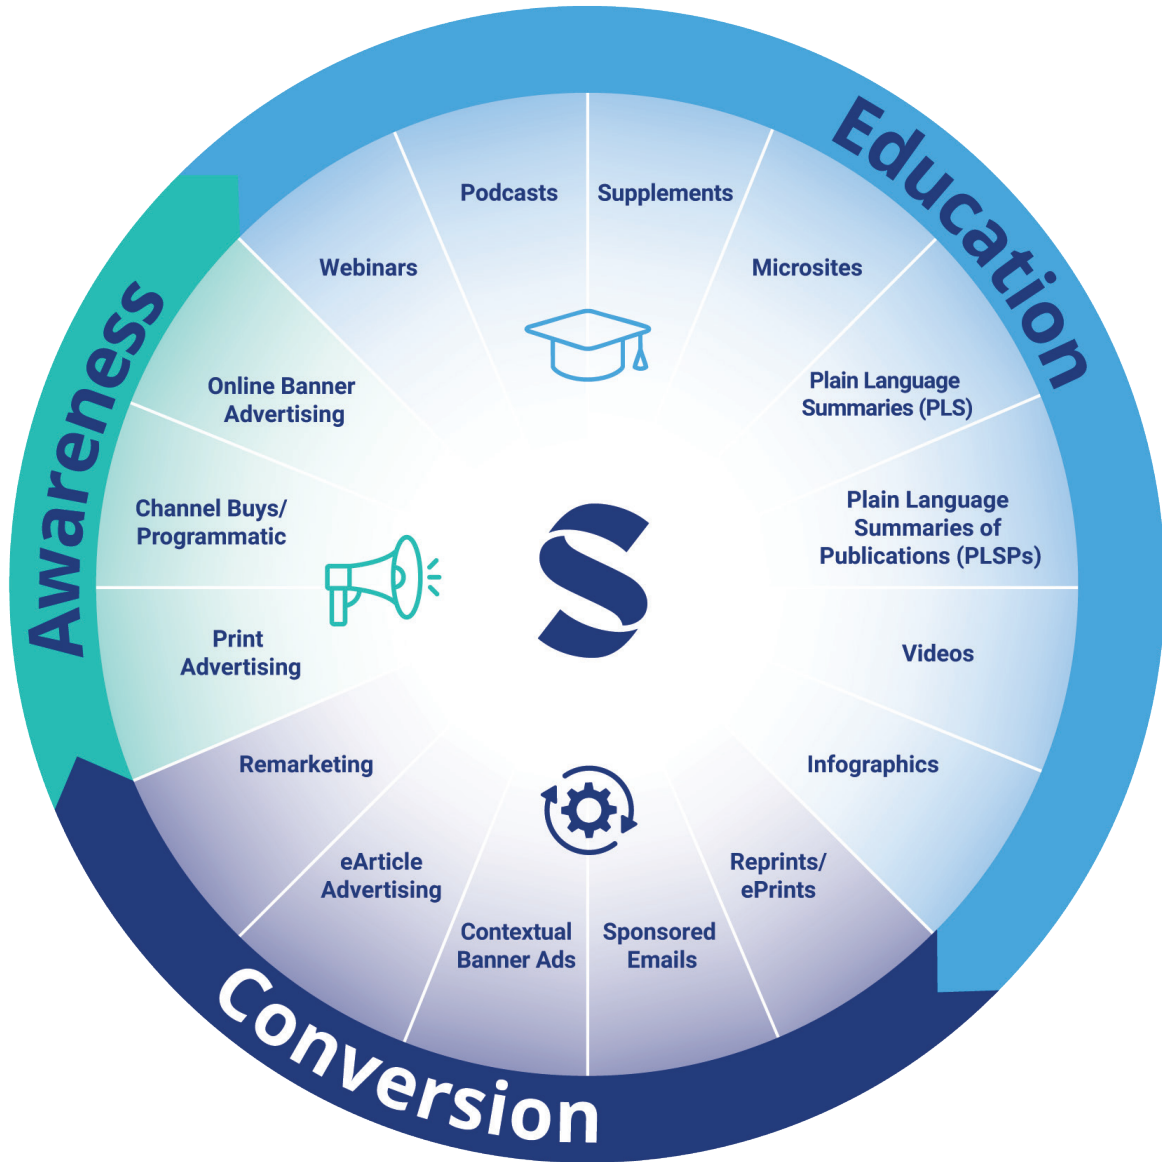

MULTICHANNEL MARKETING SOLUTIONS FROM SAGE

CONTACTS

ADVERTISING
Joann Mitchell
973.464.3602
joann.mitchell@sagepub.com

SUPPLEMENTS AND SPECIAL SALES
Manuela Brun
+44 (0) 207.324.8579
Manuela.Brun@sagepub.co.uk

REPRINTS
Wendy Worman
805.410.7635
reprint@sagepub.com

PUBLISHING SOLUTIONS
Hamish McDougall
+44 (0) 203 215 0152
Hamish.Mcdougall@sagepub.co.uk